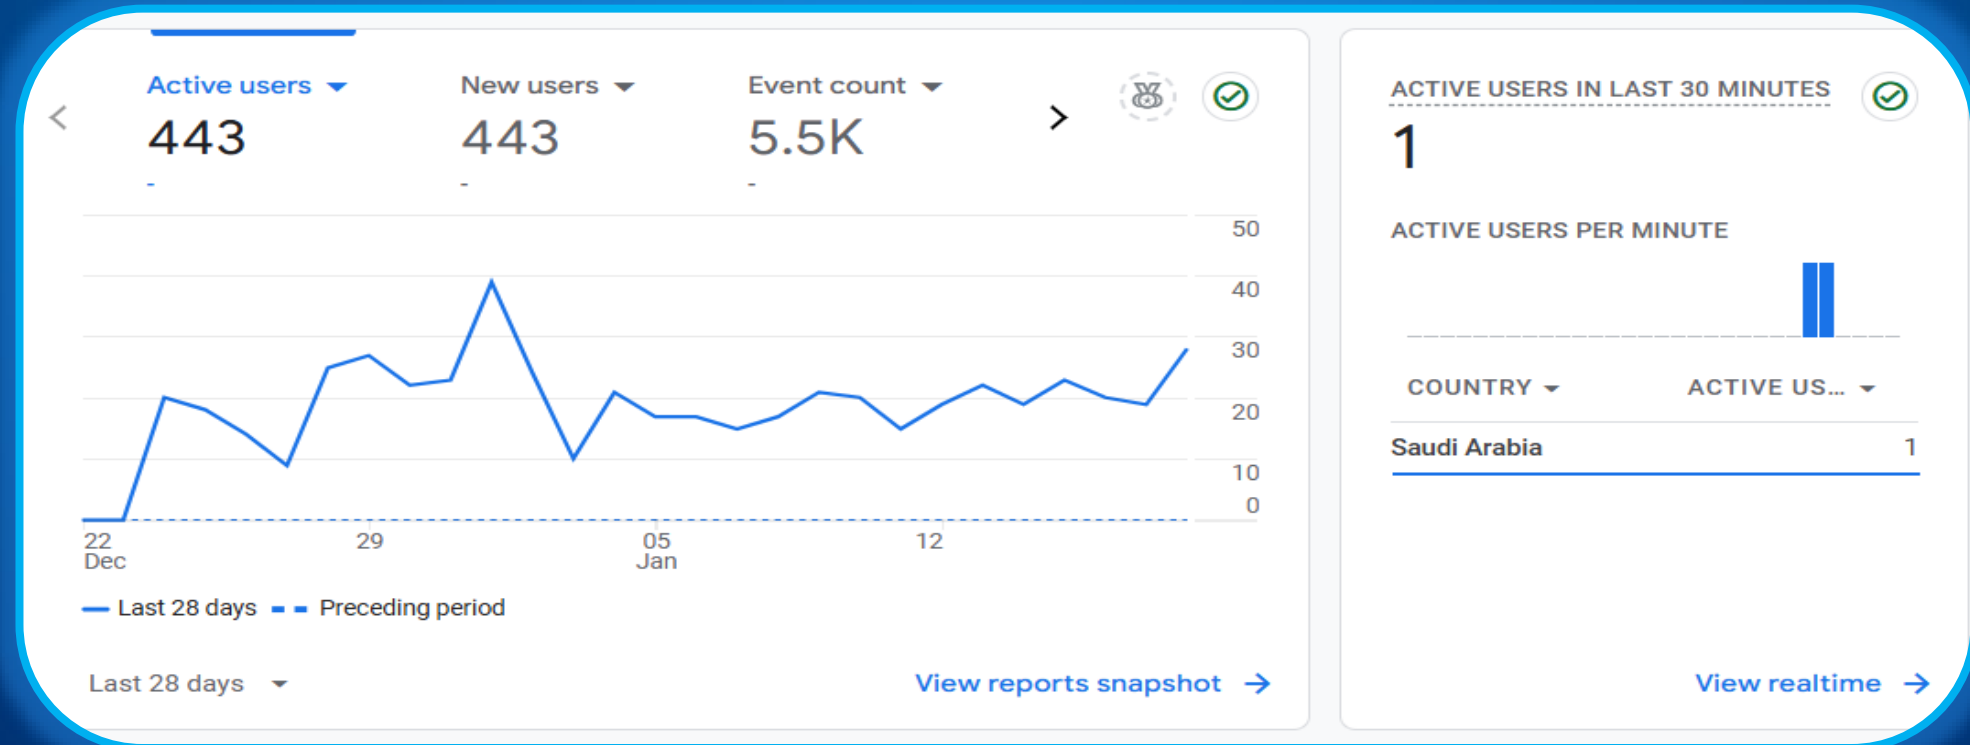

Google analytics

- تم ربط الموقع باداة تحليل google analytics
- اجمالي عدد المستخدمين من كل المصادر خلال اخر 28 يوم